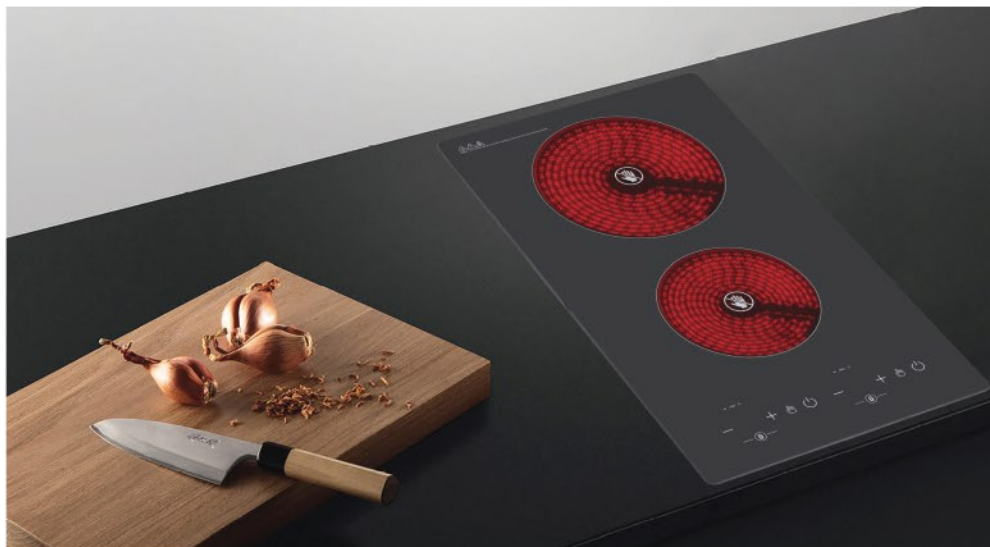

- اجاق گاز پنج شعله شیشه ای
- مجهز به دو پلویز در طرفین
- یک پلویز معمولی و یک پلویز دو آل
- ۶ ولوم کنترل
- پلوزها مجهز به سه ژینگلور
- سرشعله ها طرح دیفندی ویتالی
- فنک و ترموکوپل تاپ تایم اورکلی اسپانیا
- مجهز به ولوم های بسیار زیبا از جنس باکالیت
- شیشه ترک با ضخامت ۸ میلی متر ابزار خورده

Model : **KATRINA**
Size : 89 X 52 cm

CERAMIC ELECTRIC HOBS

ولتاژ ورودی	۲۲۰ ولت
توان المنت ها	بالا : ۱۲۰۰ وات - پایین : ۸۰۰ وات
جنس شیشه	شیشه صیقلی سرامیکی
ابعاد	اندازه شیشه ۲۹۵ ۵۱۰ میلی متر
جنس بدنه	سینی فلزی
فن خنک کننده	فن خنک کننده محفظه برد
تایمر	دارای تایمر جداگانه برای هر المنت
عملکردها	قفل کودک ، عملکرد خاموشی خودکار
نوع کنترل	برد کنترل لمسی
ویژگی ها	قابل استفاده به شکل توکار و روکار